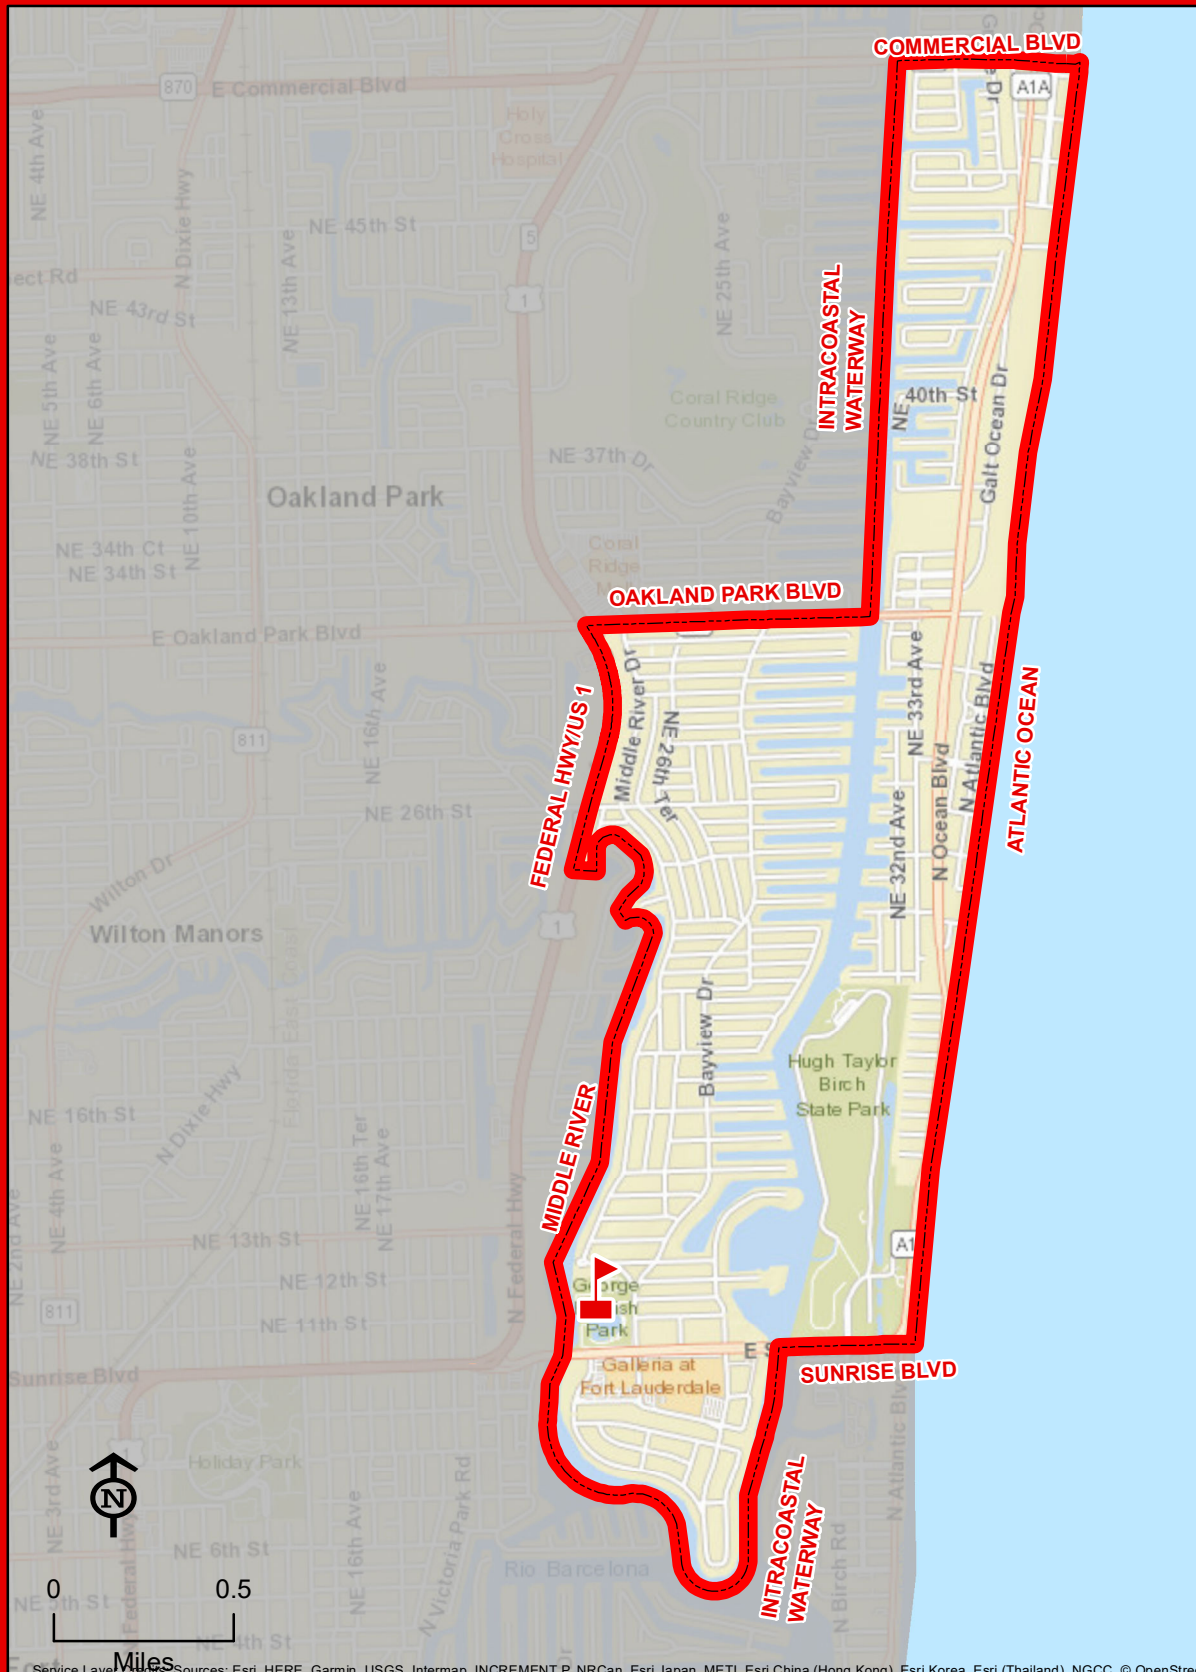

BAYVIEW ELEMENTARY SCHOOL

1175 MIDDLE RIVER DRIVE
FORT LAUDERDALE, FLORIDA 33304
754-322-5400

Innovative Program

BAYVIEW

Service Layer Credits: Sources: Esri, HERE, Garmin, USGS, Intermap, INCREMENT P, NRCan, Esri Japan, METI, Esri China (Hong Kong), Esri Korea, Esri (Thailand), NGCC, © OpenStreetMap contributors, and the GIS User Community

THIS MAP IS FOR CONCEPTUAL PURPOSES ONLY AND SHOULD NOT BE USED FOR LEGAL BOUNDARY DETERMINATIONS